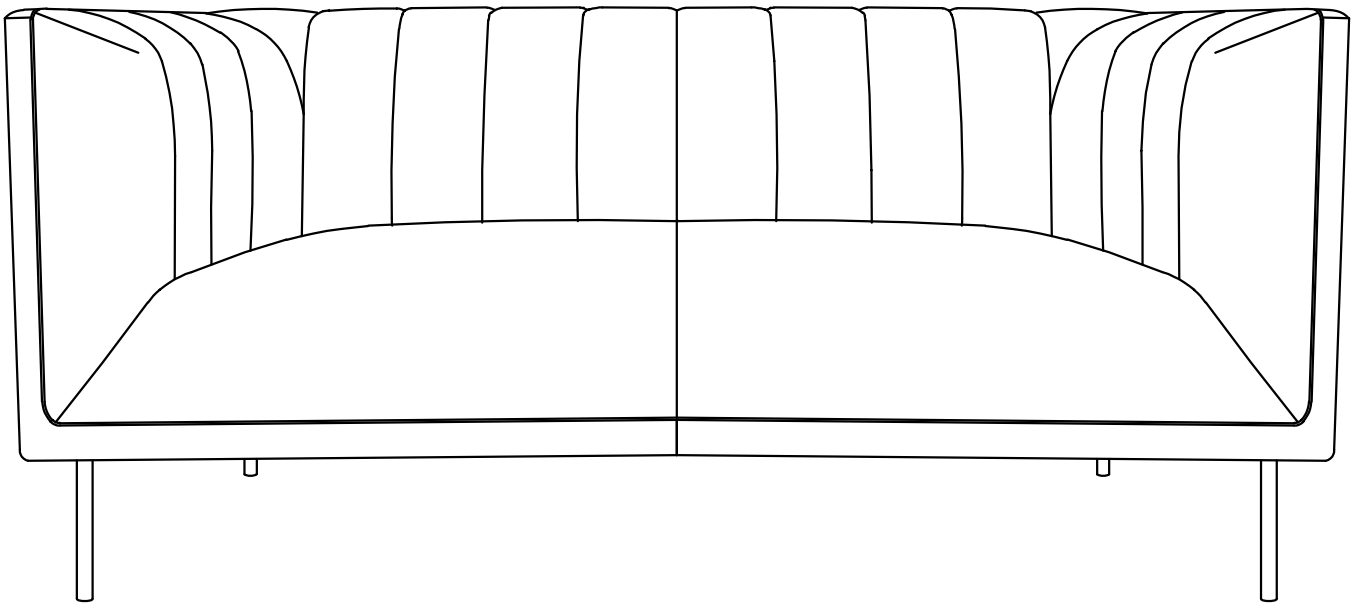

Pillow Talk

ASSEMBLY INSTRUCTIONS

PASADENA SOFA

PARTS LIST

(1)

x 1

(2)

4 x L egs

HARDWARE LIST

(A)

16 x M4x38mm

ASSEMBLY STEPS

Step 1

Step 2

ASSEMBLY STEPS

Step 3